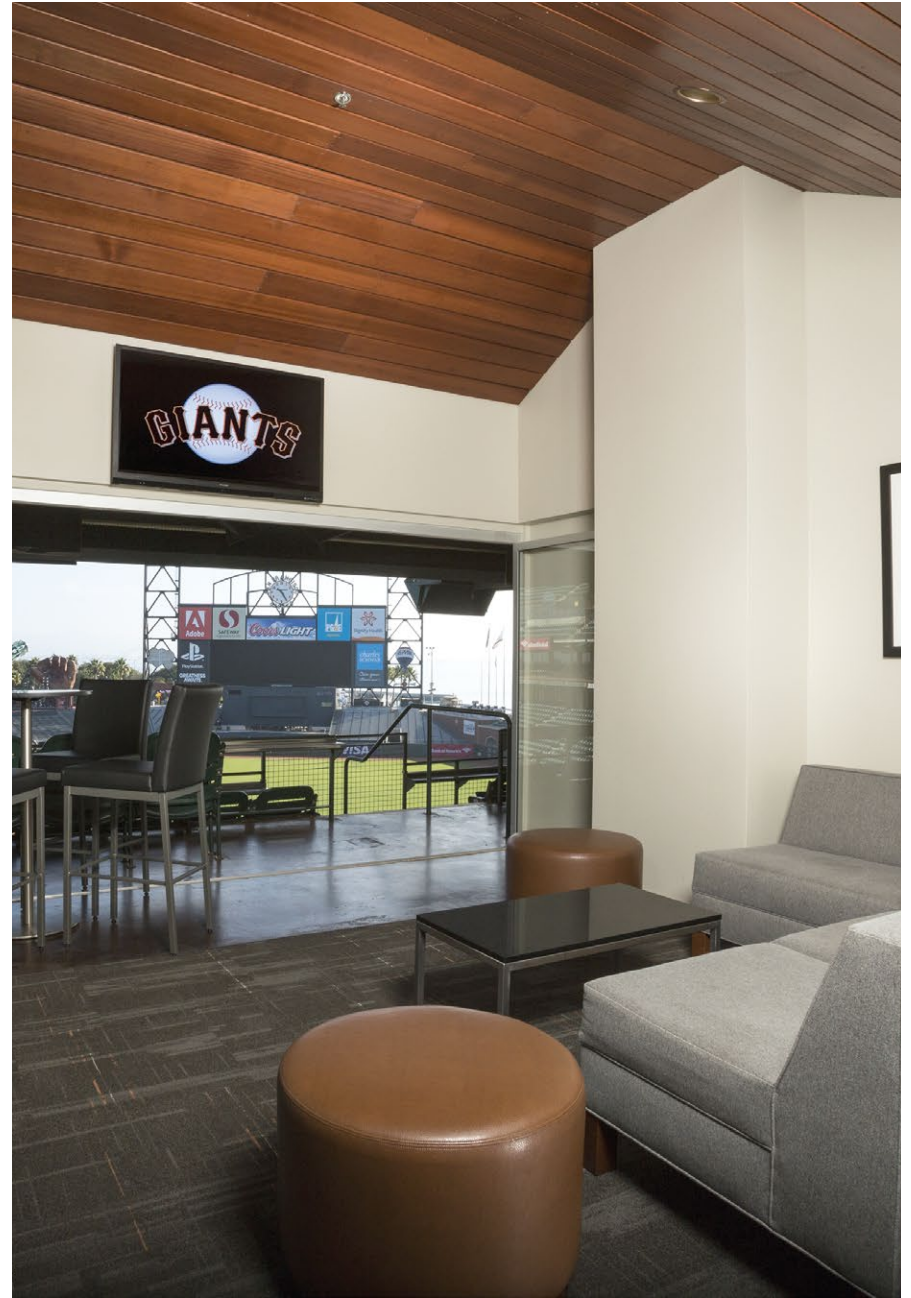

## Luxury Suites

*San Francisco Giants, AT&T Park, San Francisco, CA*

Remodel of 60 luxury suites to include folding glass doors, vaulted wood ceiling, stained concrete flooring, custom furniture, finishes, and artwork.

Sectional seating to promote flexibility and maximize views.

Folding glass doors to create indoor/outdoor experience.

Vaulted ceiling to increase spaciousness and enhance views.